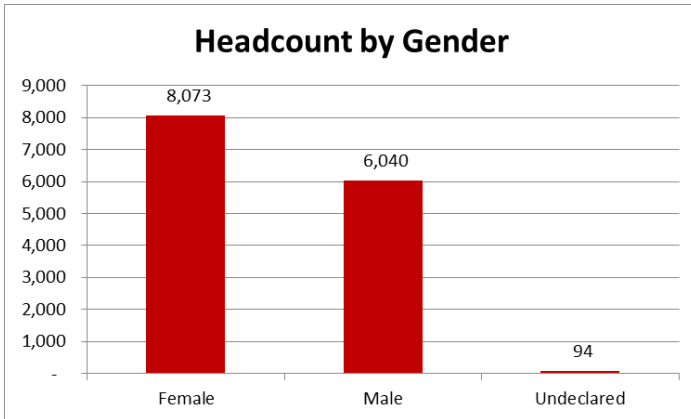

Spring 2014 Semester District Credit Enrollment Data

Success Rate by Modality

Success Rate by Campus

Section Count by Campus

MSJC Fee History

Cost per Unit