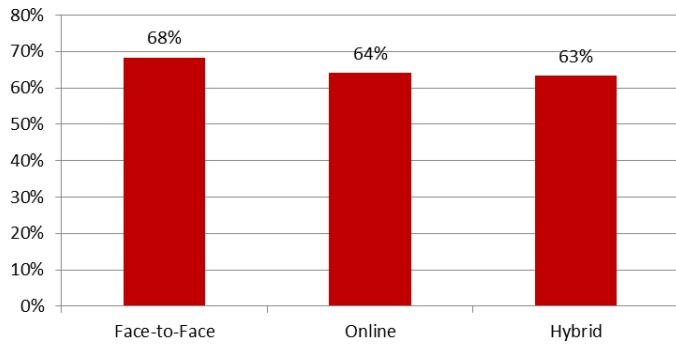

Spring 2014 Semester District Credit Enrollment Data

Success Rate by Modality

Success Rate by Campus

Section Count by Campus

MSJC Fee History

Cost per Unit