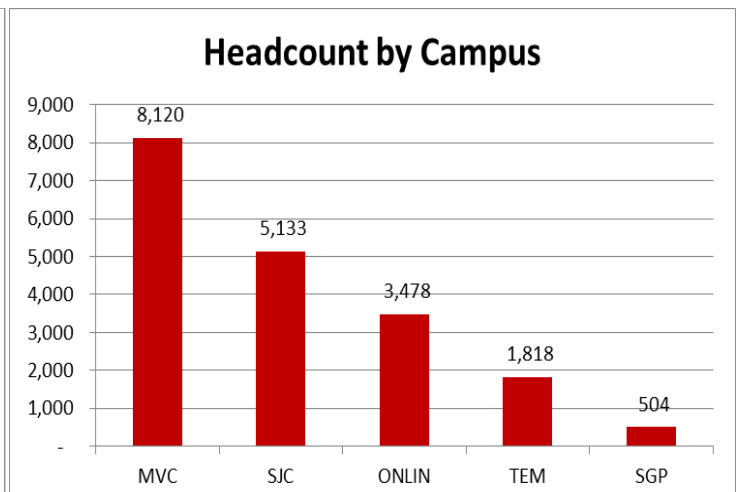

Spring 2014 Semester District Credit Enrollment Data

Success Rate by Modality

Success Rate by Campus

Section Count by Campus

MSJC Fee History

Cost per Unit