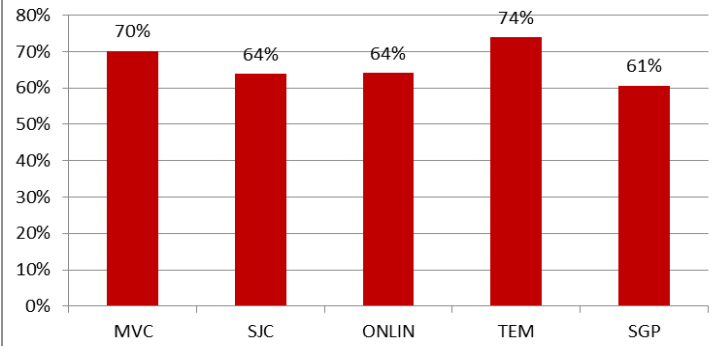

Spring 2014 Semester District Credit Enrollment Data

Success Rate by Modality

Success Rate by Campus

Section Count by Campus

MSJC Fee History

Cost per Unit