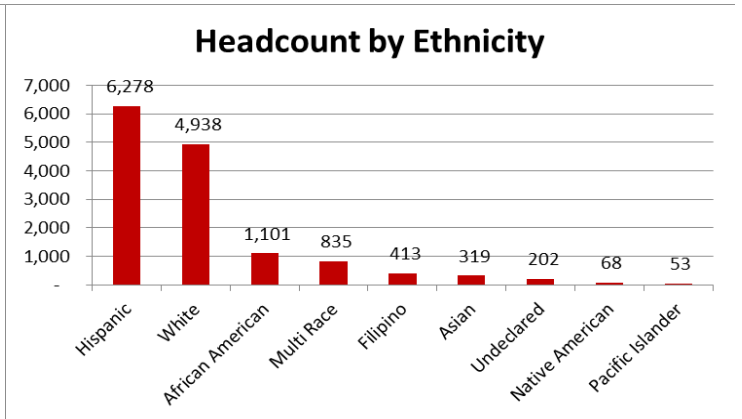

Spring 2014 Semester District Credit Enrollment Data

Success Rate by Modality

Success Rate by Campus

Section Count by Campus

MSJC Fee History

Cost per Unit