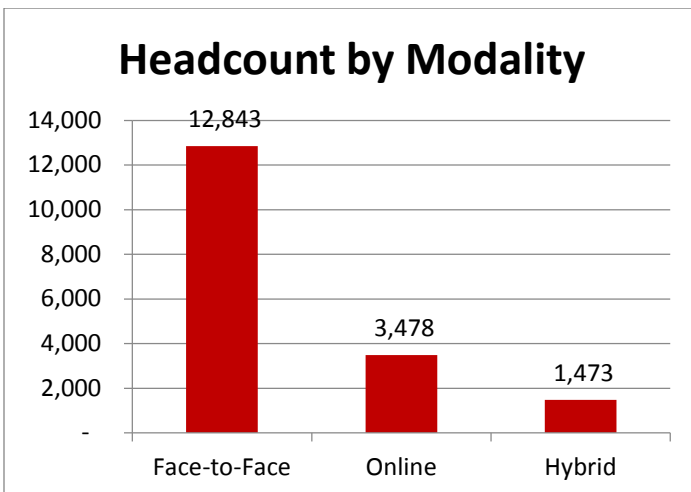

Spring 2014 Semester District Credit Enrollment Data

Success Rate by Modality

Success Rate by Campus

Section Count by Campus

MSJC Fee History

Cost per Unit