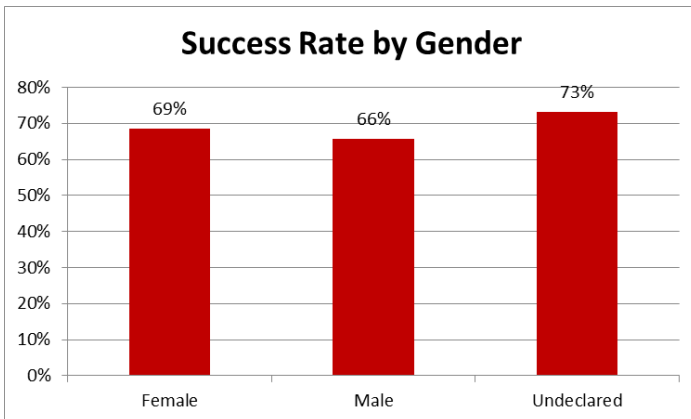

Spring 2014 Semester District Credit Enrollment Data

Success Rate by Modality

Success Rate by Campus

Section Count by Campus

MSJC Fee History

Cost per Unit