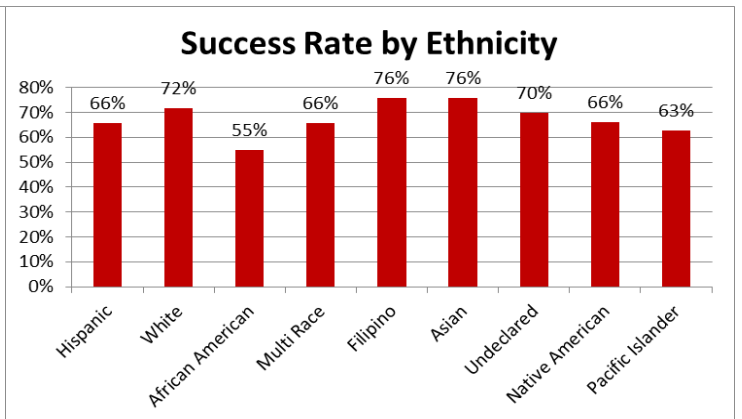

Spring 2014 Semester District Credit Enrollment Data

Success Rate by Modality

Success Rate by Campus

Section Count by Campus

MSJC Fee History

Cost per Unit