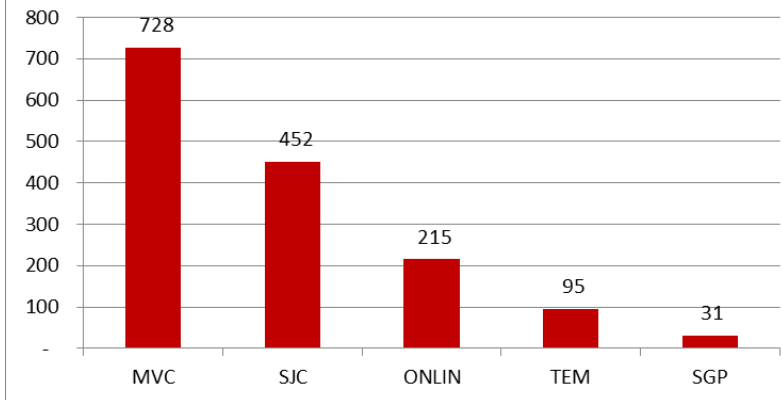

Spring 2014 Semester District Credit Enrollment Data

Success Rate by Modality

Success Rate by Campus

Section Count by Campus

MSJC Fee History

Cost per Unit