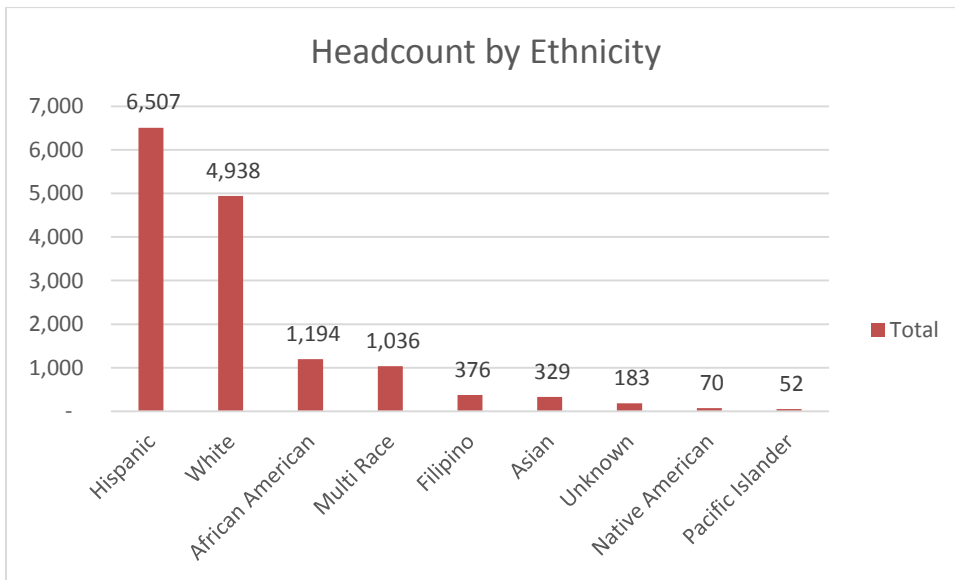

Fall 2014 UG Enrollment Summary

Headcount by Campus

Success Rate by Campus

Headcount by Course Level

Success Rate by Course Level

Headcount by Gender

Success Rate by Gender

Headcount by Age

Success Rate by Age