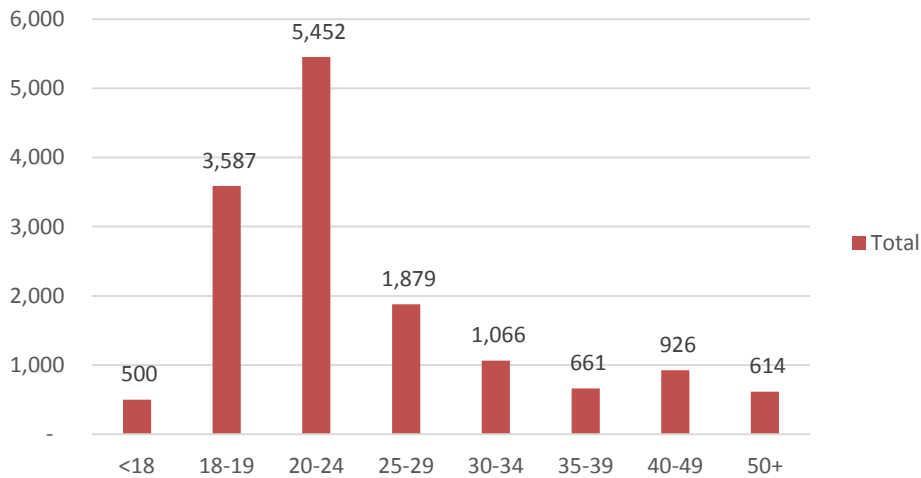

Fall 2014 UG Enrollment Summary

Headcount by Campus

Success Rate by Campus

Headcount by Course Level

Success Rate by Course Level

Headcount by Gender

Success Rate by Gender

Headcount by Age

Success Rate by Age