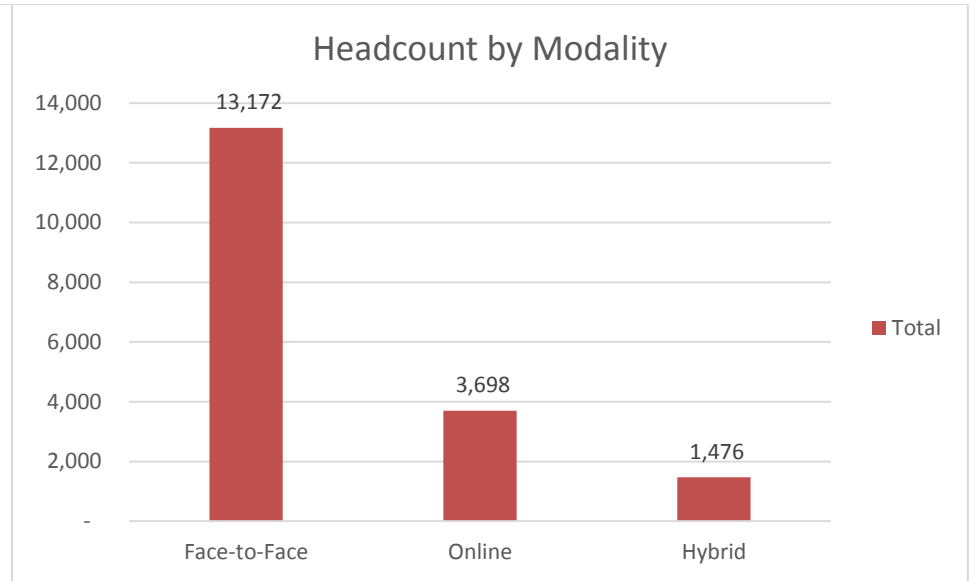

Fall 2014 UG Enrollment Summary

Headcount by Campus

Success Rate by Campus

Headcount by Course Level

Success Rate by Course Level

Headcount by Gender

Success Rate by Gender

Headcount by Age

Success Rate by Age