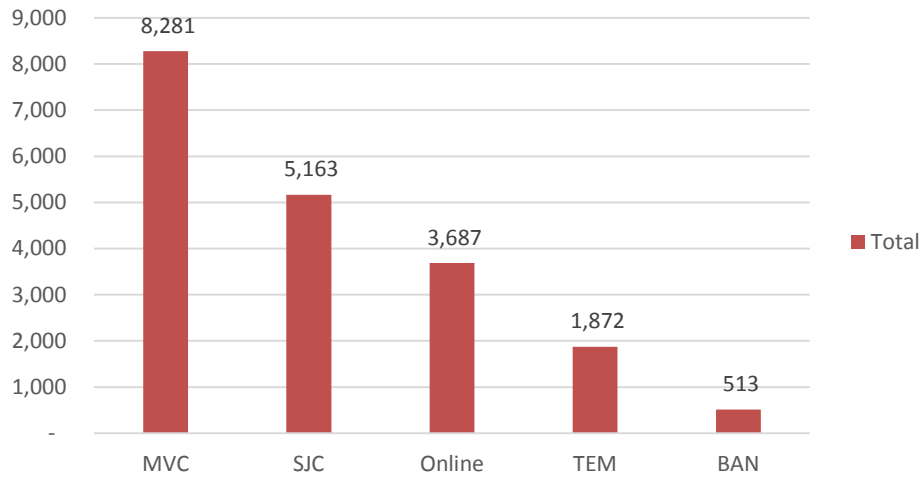

Fall 2014 UG Enrollment Summary

Headcount by Campus

Success Rate by Campus

Headcount by Course Level

Success Rate by Course Level

Headcount by Gender

Success Rate by Gender

Headcount by Age

Success Rate by Age