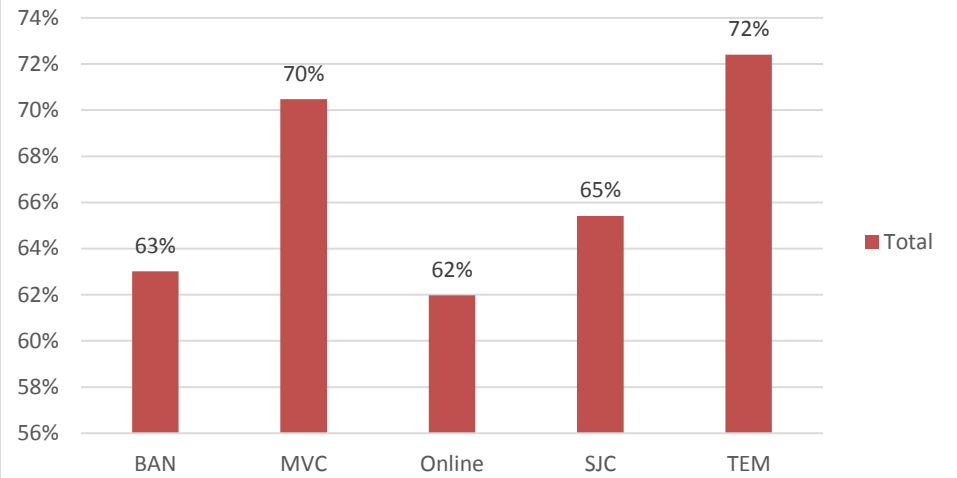

Fall 2014 UG Enrollment Summary

Headcount by Campus

Success Rate by Campus

Headcount by Course Level

Success Rate by Course Level

Headcount by Gender

Success Rate by Gender

Headcount by Age

Success Rate by Age