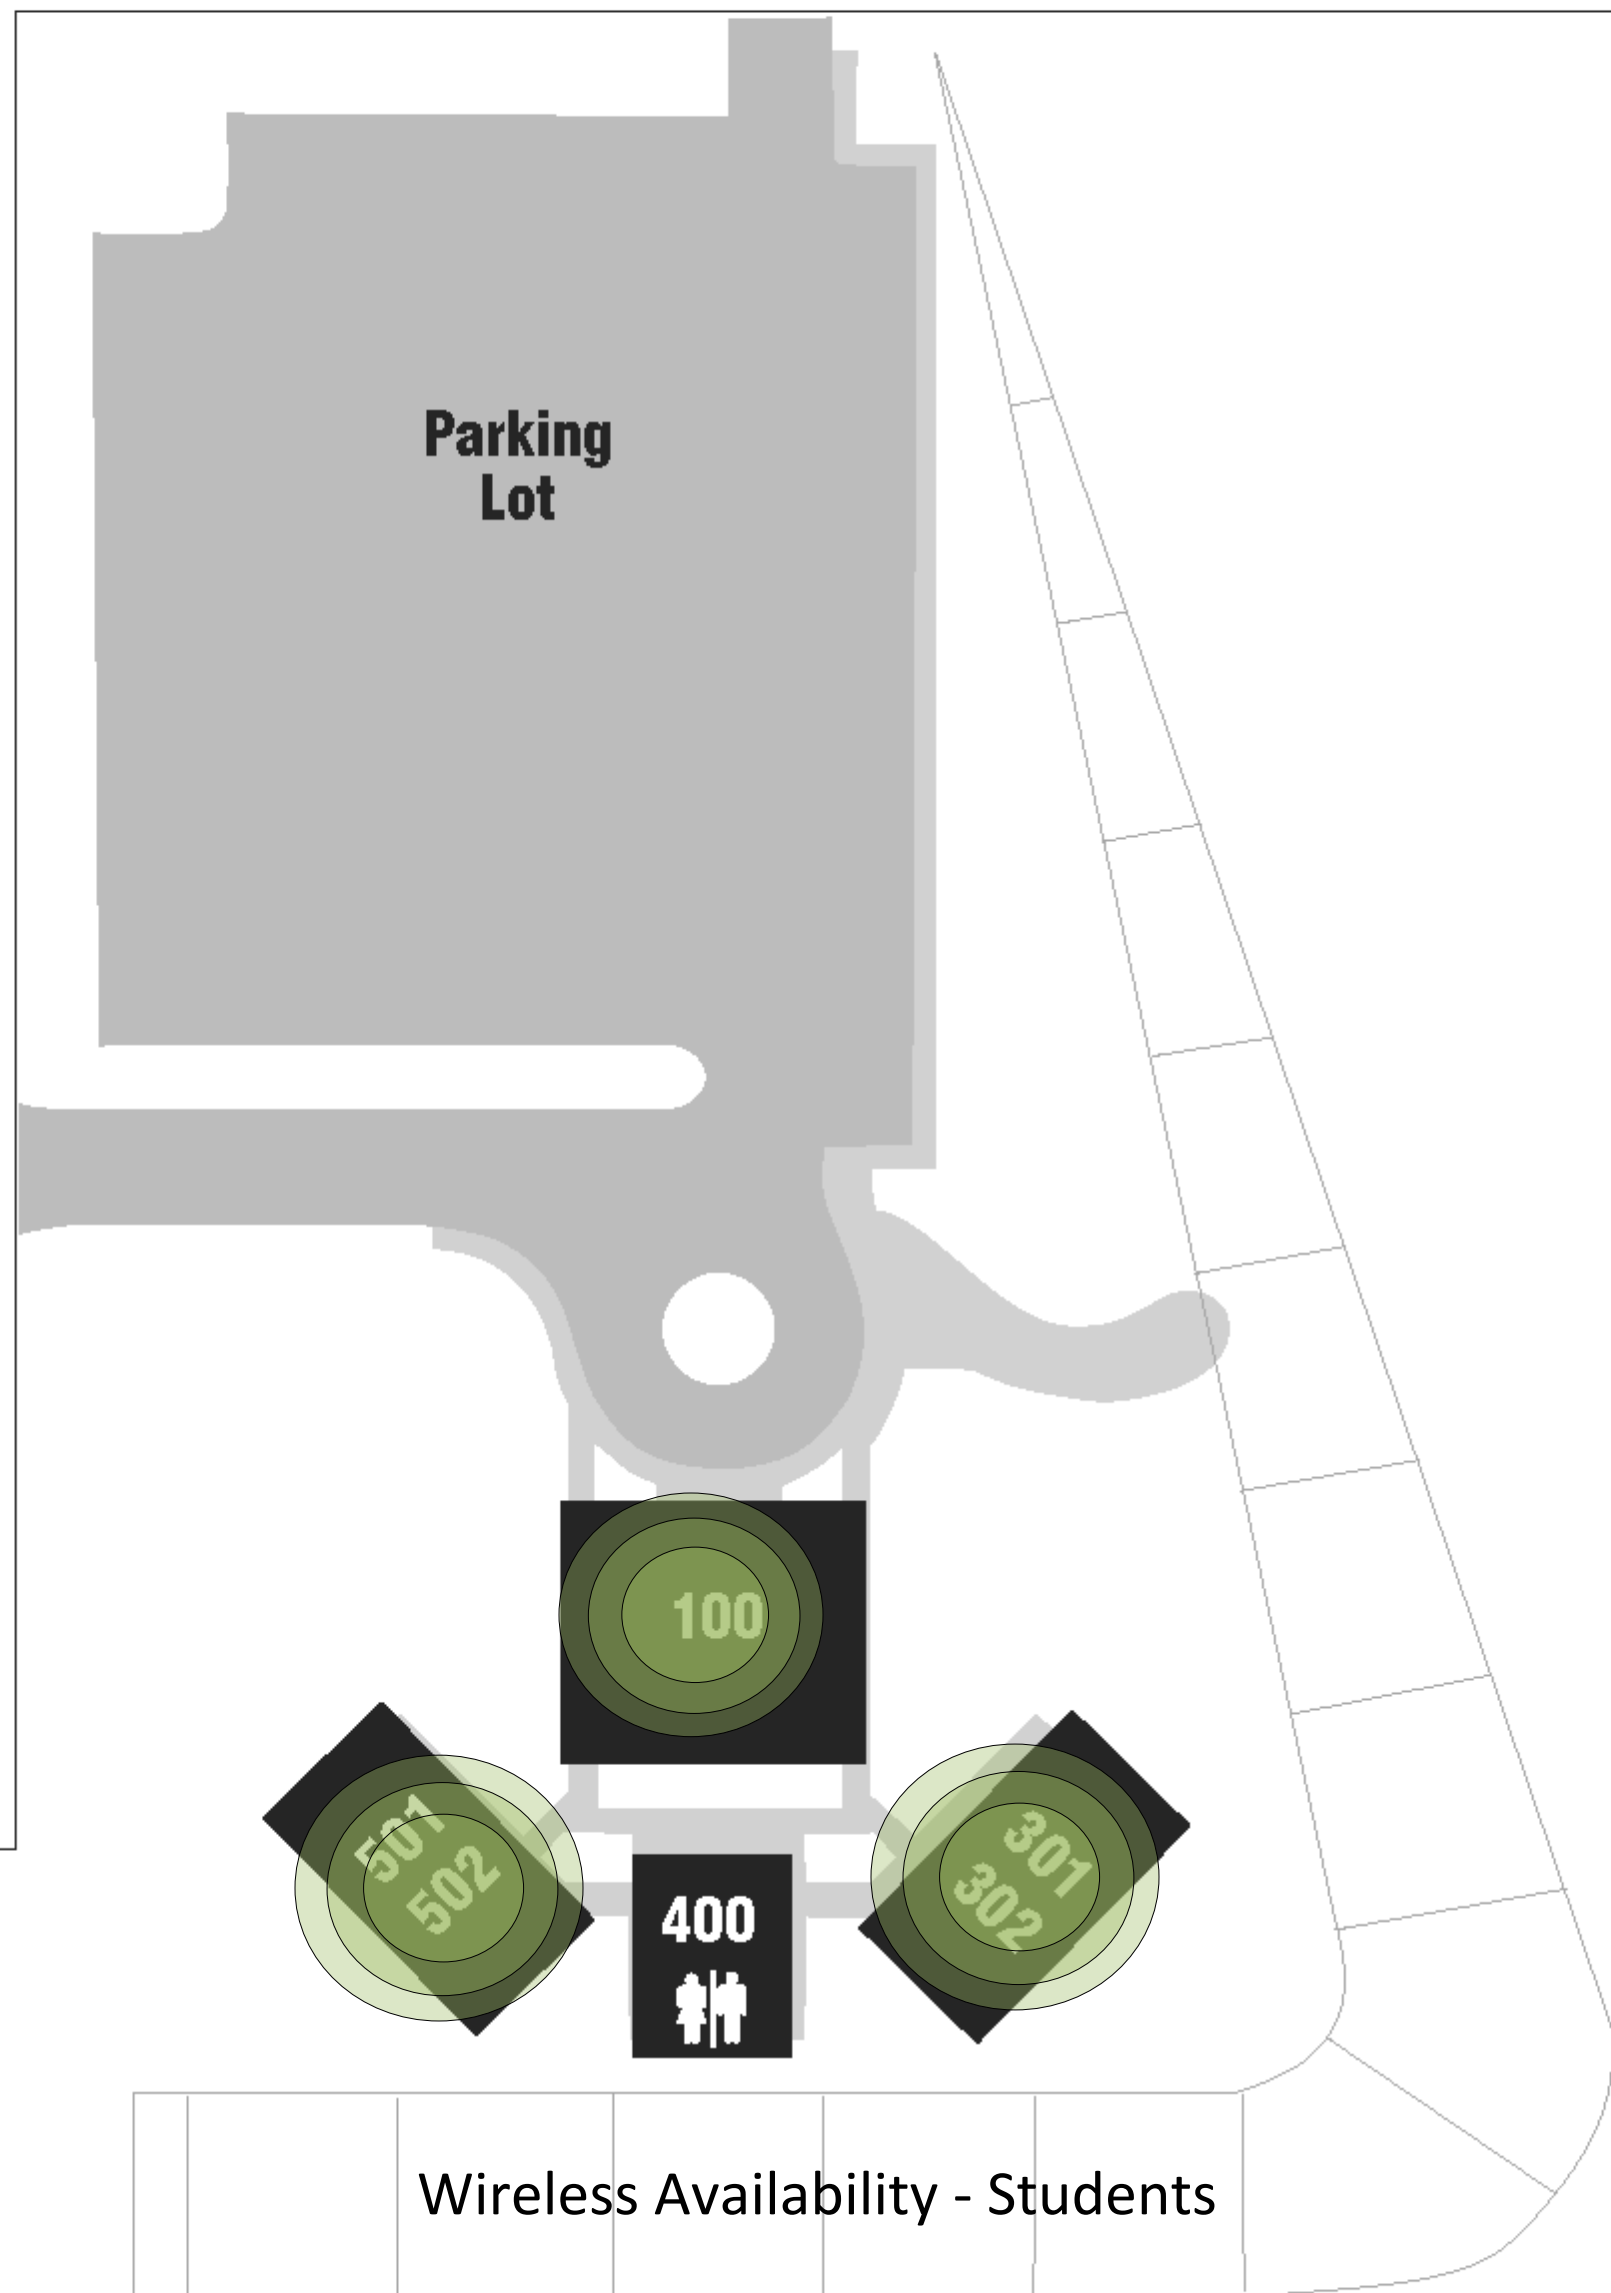

# San Geronio Pass Campus Map

W. Westward Ave

MAP NOT  
TO SCALE  
Revised: 8/13

Sunset Ave

Wireless Legend

	802.11G or N
--	--------------

- 100 Administration
- 301/302 Classrooms
- 501/502 Classrooms
- 400 Restrooms

Parking permit meters

Restrooms

Public Telephone

Campus Map Kiosk