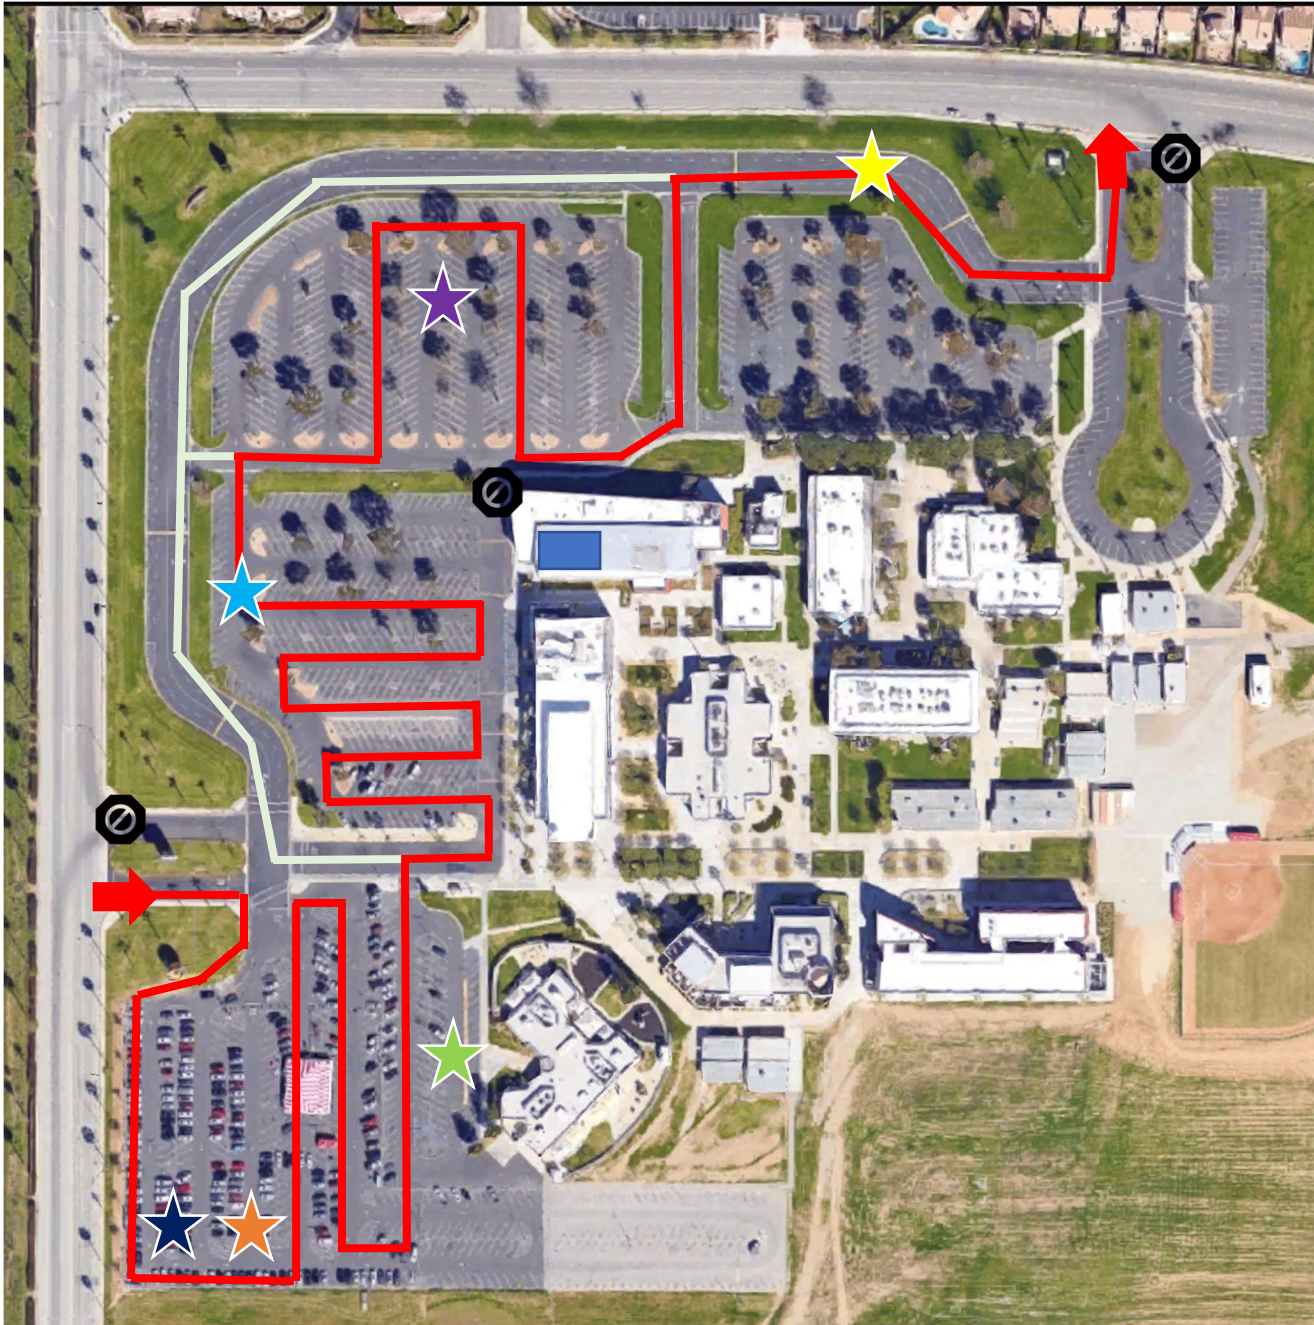

# MSJC's Class of 2021 Drive-Thru Route Map

May 27, 2021

Graduates **must** enter north bound on Antelope Rd. (right turn only)

Graduates **must** exit on east bound on La Piedra Rd. (right turn only)

★ Check In  
(Stop 1)

★ Leis Pick Up  
(Stop 2)

★ Stage  
(Stop 3)

★ Turning of the Tassel  
(Stop 4)

★ Professional Portraits  
(Stop 5)

★ SLDP Swag Bag Pick Up  
(Stop 6)

■ Emergency Restroom Access

— Main Route

— Exit Only Route  
(No Tassel or Photo Stop)

⊘ No Entrance/Exit