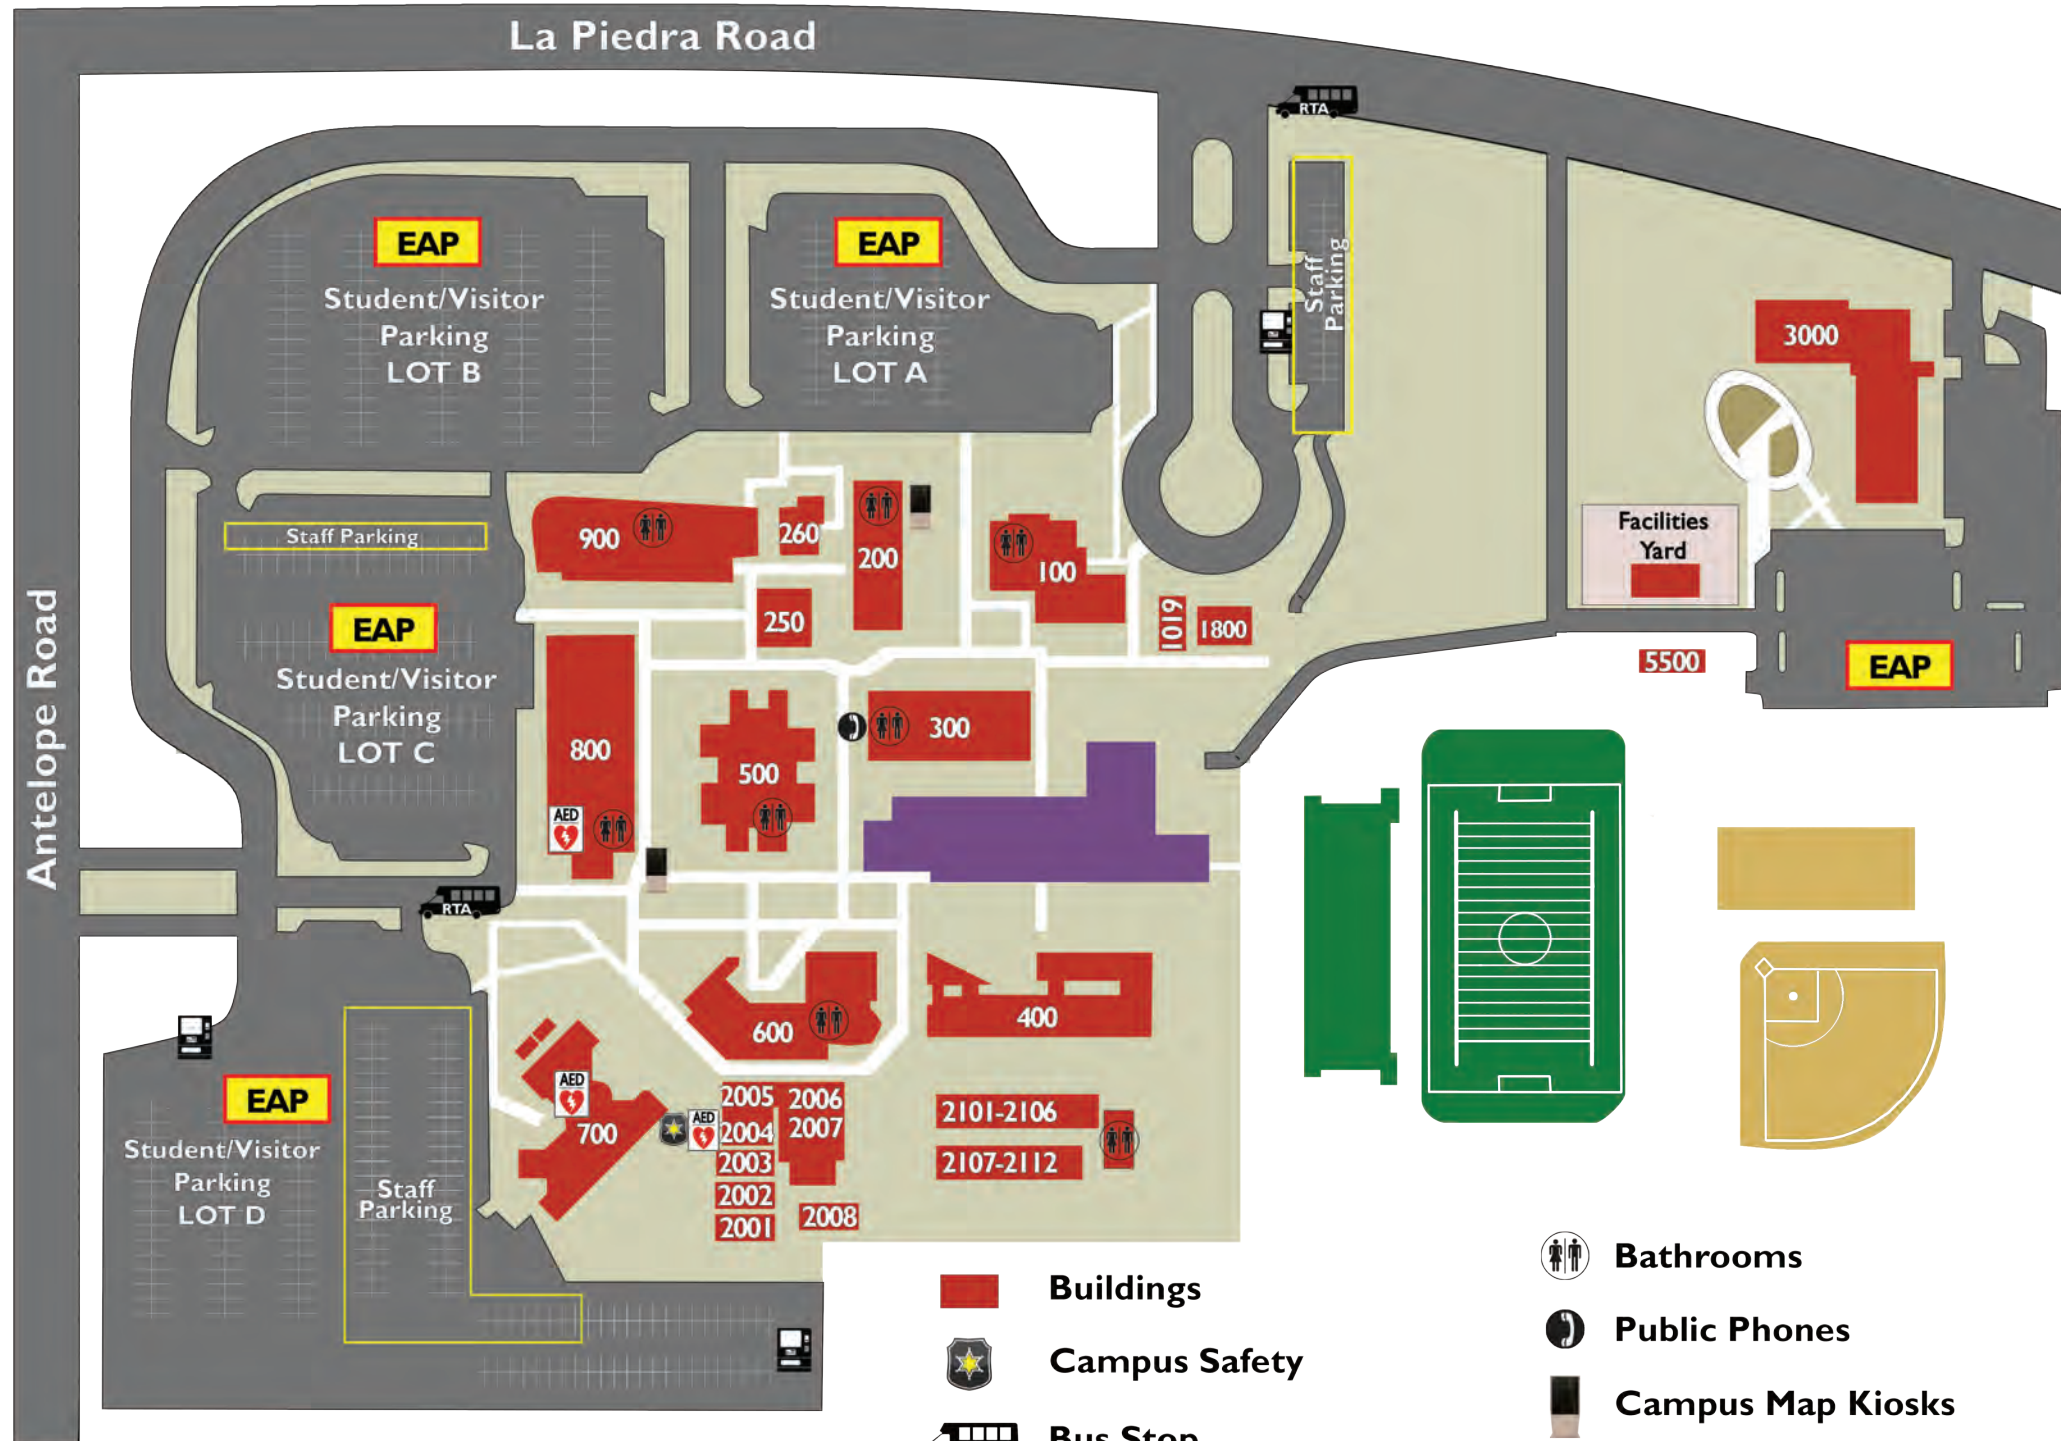

msjc.edu/HUB

Menifee Valley Campus Map

- 100 Enrollment Services, Counseling, Financial Aid, Cashiers, Accommodation Service Center
- 200 Music, Dance, Theater, Food Pantry (201A)
- 250 Welcome Center, EOPS/CARE, Umoja Village, Receiving
- 260 Utility Building
- 300 Classrooms, Science Labs
- 400 Humanities/Social Science Classrooms/Labs, Athletic Scholars Program
- 500 Nursing & Allied Health Classrooms, First Year Experience/Honors Enrichment Program (501)
- 600 Fine Arts Classrooms, Multimedia Lab
- 700 Student Health Center/Lactation Room (723), Cafeteria, Bookstore, Student Life & Development/SGA, Outreach/K-12 Partnerships, Career/Transfer Center, CalWORKs
- 800 Learning Resource Center, Library, MakerSpace, Instruction Office (827)
- 900 Business & Technology Classrooms
- 1019 International Students
- 1800 Maintenance & Operations
- 2001 Veterans Resource Center
- 2002 Storage
- 2003 Classroom
- 2004 Campus Safety
- 2005 Classroom
- 2006 Mailroom/Print Shop
- 2007 Associate Faculty Workroom
- 2008 University Center
- 2101- 2112 Science Village
- 2105-2106 DELTA
- 3000 Career Education, Adult Education, General Classrooms
- 5500 Showers, Lockers
- Future site of STEM
- Future site of Athletics and Kinesiology Complex
- Beach Volleyball Courts & Softball Field

- Buildings
- Campus Safety
- Bus Stop
- Parking Permit Meters
- Emergency Assembly Point
- Bathrooms
- Public Phones
- Campus Map Kiosks
- Automatic External Difibulator