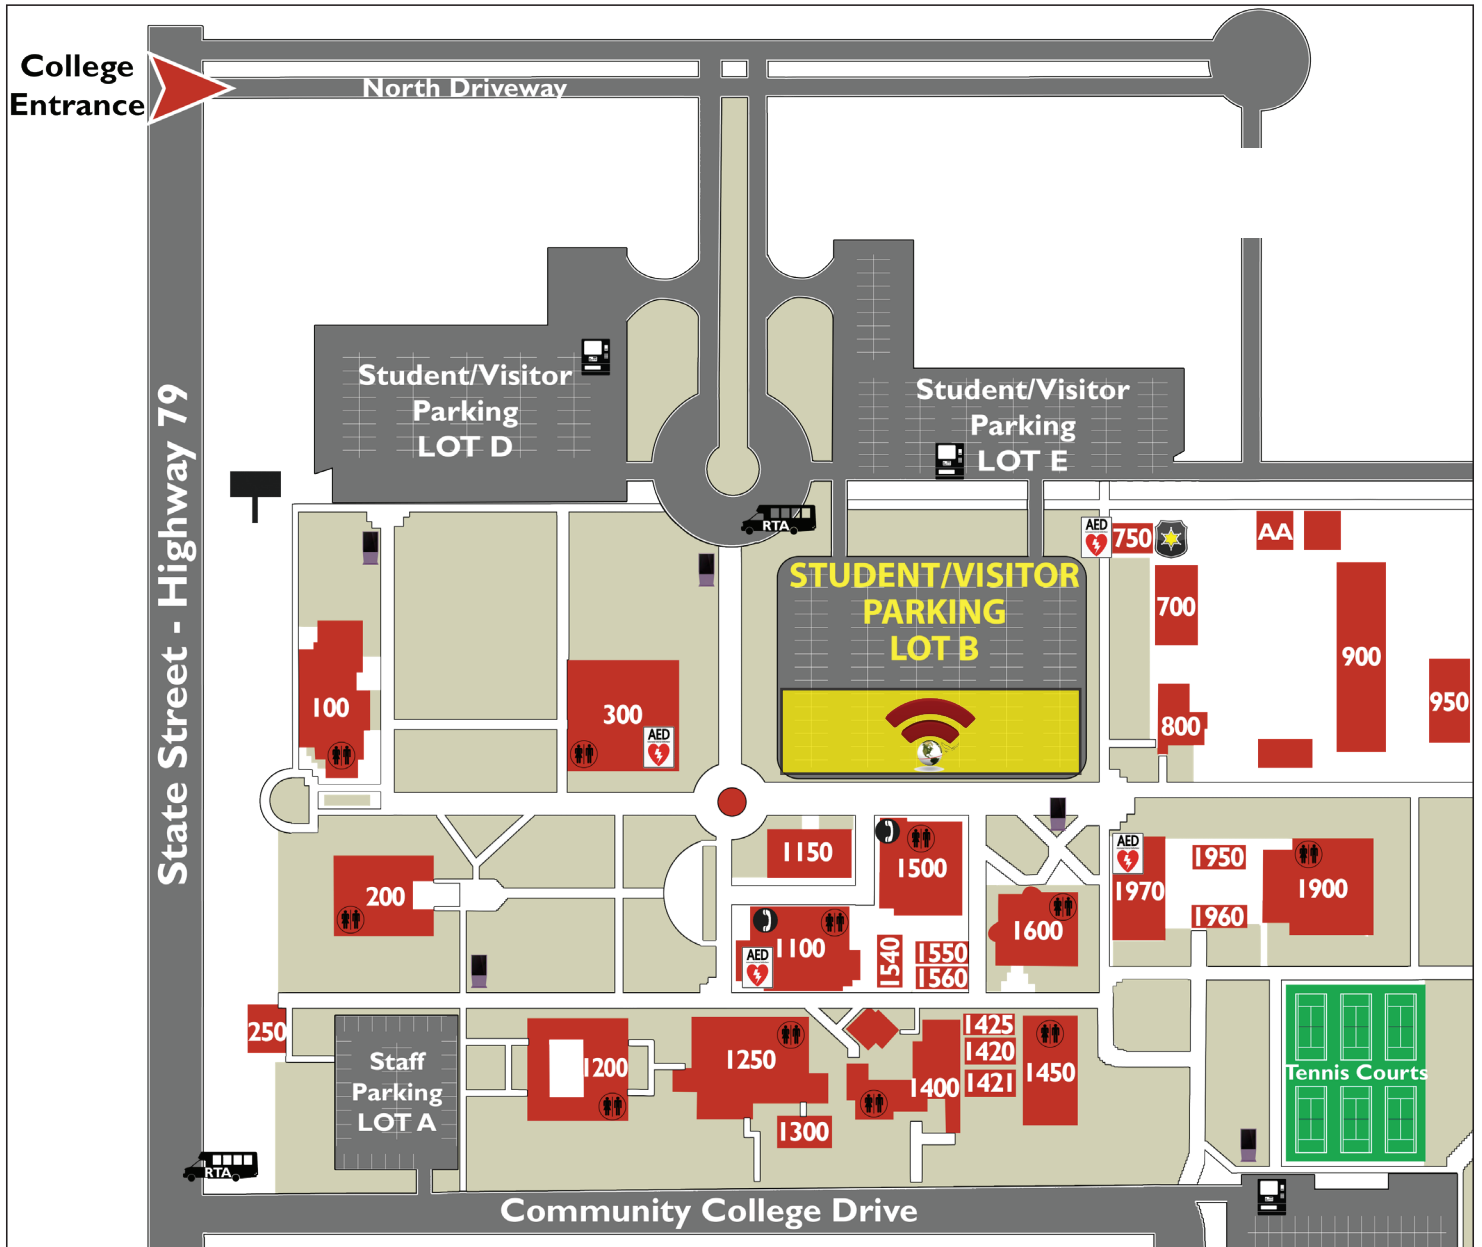

# Wireless at MSJC

## San Jacinto Campus Map

### WIFI ACCESS - SOUTH HALF OF SJC LOT B

- Parking lots will be open 8am-6pm Monday -Friday
- Only standard sized vehicles will be permitted in the parking lot
- For your safety, we ask that you do not exit your vehicle at any time to prevent the spread of COVID-19
- All college facilities, including restrooms, are closed due to COVID-19 safety protocols
- Parking is free for the Fall 2020 Semester - you do not need a parking permit to utilize the parking lot wifi service